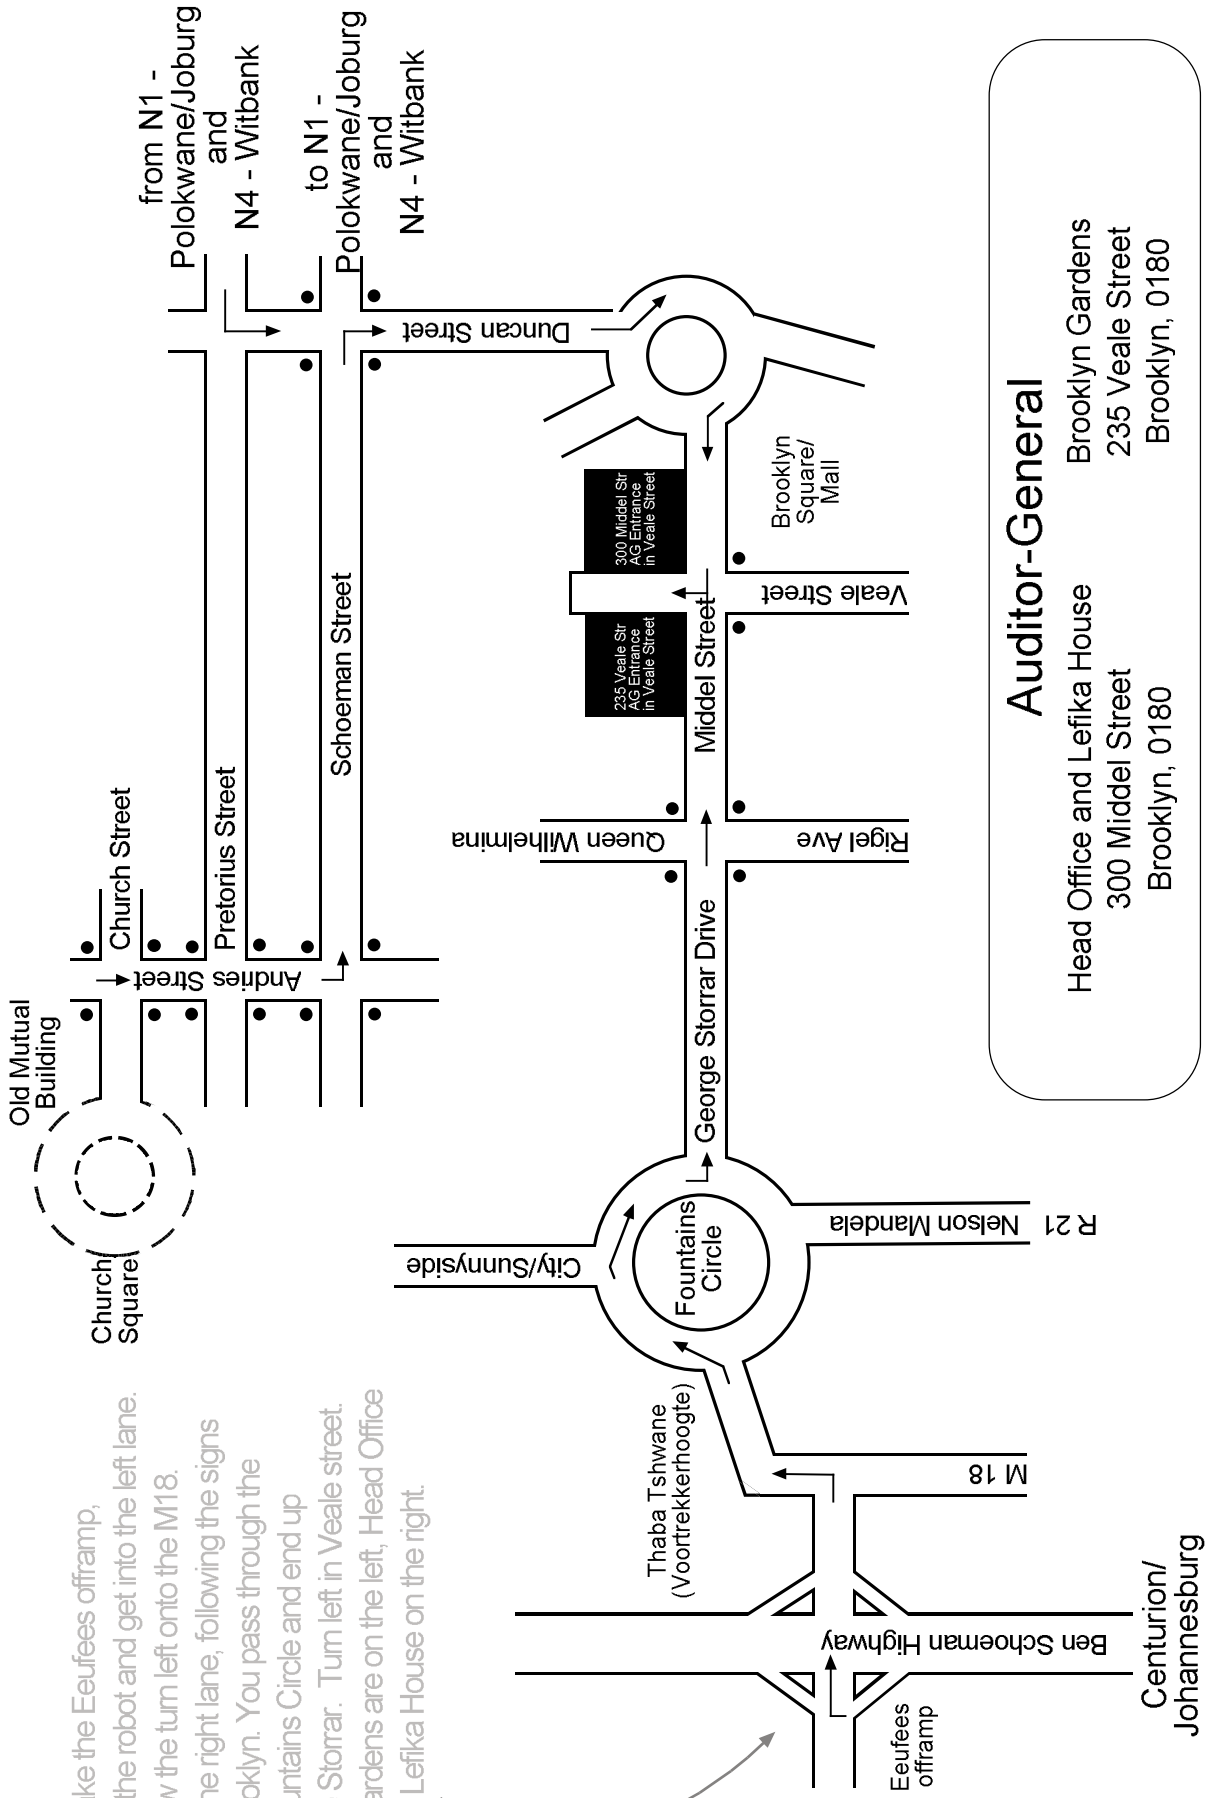

Take the Eeufees offramp, turn right at the robot and get into the left lane. Follow the turn left onto the M18. Get into the right lane, following the signs to Brooklyn. You pass through the Fountains Circle and end up on George Storrar. Turn left in Veale street. Brooklyn Gardens are on the left, Head Office and Lefika House on the right.

Auditor-General
 Head Office and Lefika House
 300 Middle Street
 Brooklyn, 0180
 Brooklyn Gardens
 235 Veale Street
 Brooklyn, 0180

Centurion/
Johannesburg